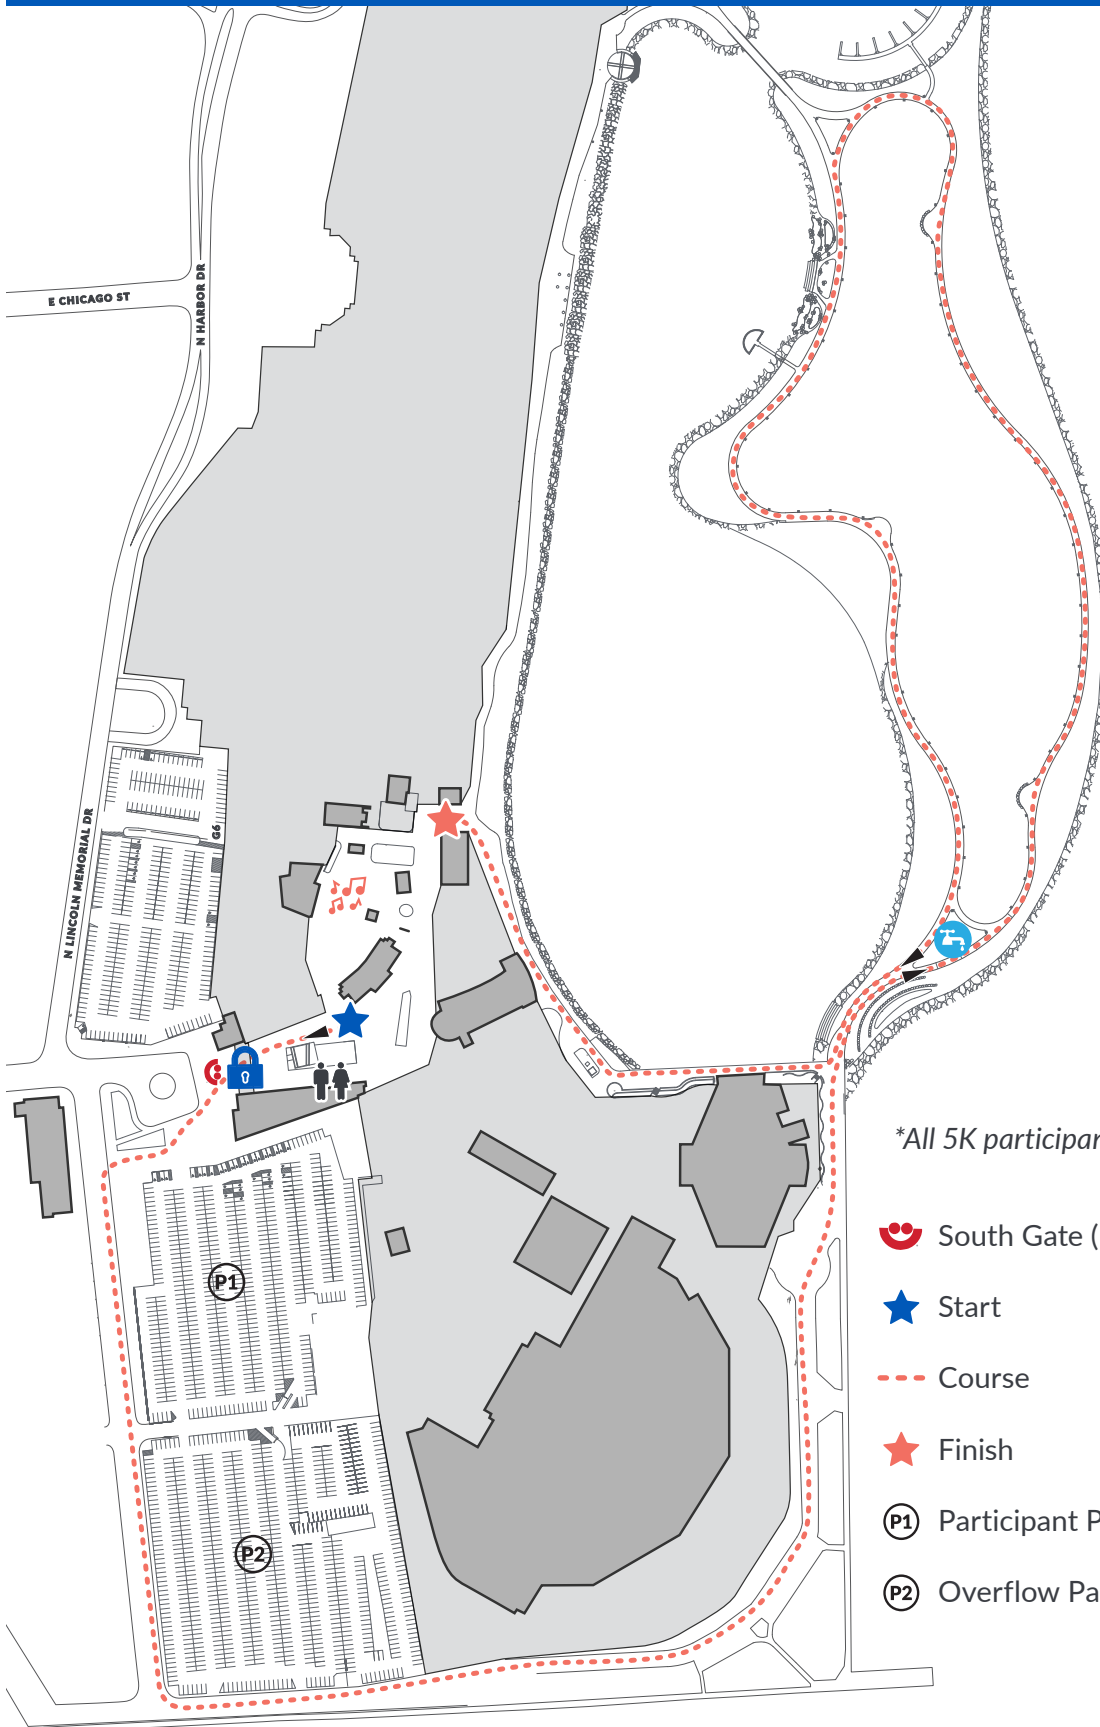

EVENT SCHEDULE:

8:00 A.M.
Registration Opens

8:45 A.M.
Kid's dash

9:00 A.M.
1.5 Mile or
5K* Walk/Run

9:15 A.M.
After party, featuring
live music, food trucks,
family fun, closing
ceremonies and more.

**All 5K participants will complete the course twice.*

-  South Gate (Entrance)
-  Start
-  Course
-  Finish
-  Participant Parking (Lot H)
-  Overflow Parking
-  Bathrooms
-  Kids Dash
-  After Party
-  Water Station
-  Security